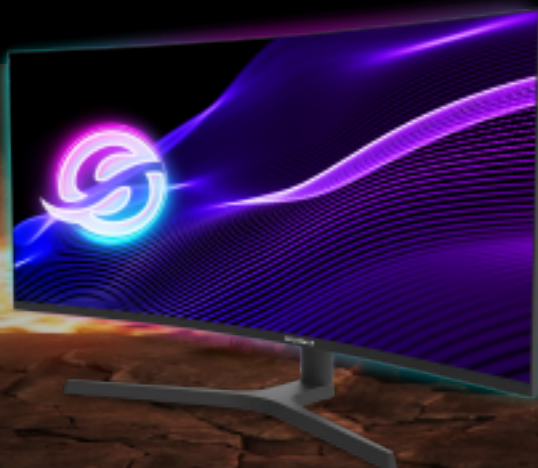

## ULTRA WIDE CURVED MONITOR SX34CW3B

### TECHNICAL SPECIFICATIONS

Display: 34" Curved Ultra Wide

Panel: VA

Curvature: R1500

Resolution: WQHD (3440 x 1440)

Aspect Ratio: 21:9

Display Colors: 16.7 m

Color Gamut: 100% sRGB, 95% DCI-P3  
85% NTSC y 90% Adobe RGB

Brightness: 300 cd/m<sup>2</sup>

Contrast: 3000:1

Refresh Rate: 165 Hz

Response time: 1 ms

Viewing Angle: 178° / 178°

Ports: HDMI x2 + DP x2 + Audio x1

Dimensions: 812 x 212 x 473 mm

Weight: 7,8 kg

### ESPECIFICACIONES TÉCNICAS

Pantalla: 34" Curvo Ultra Wide

Panel: VA

Curvatura: R1500

Resolución: WQHD (3440 x 1440)

Aspecto: 21:9

Cantidad de colores: 16.7 m

Color Gamut: 100% sRGB, 95% DCI-P3  
85% NTSC y 90% Adobe RGB